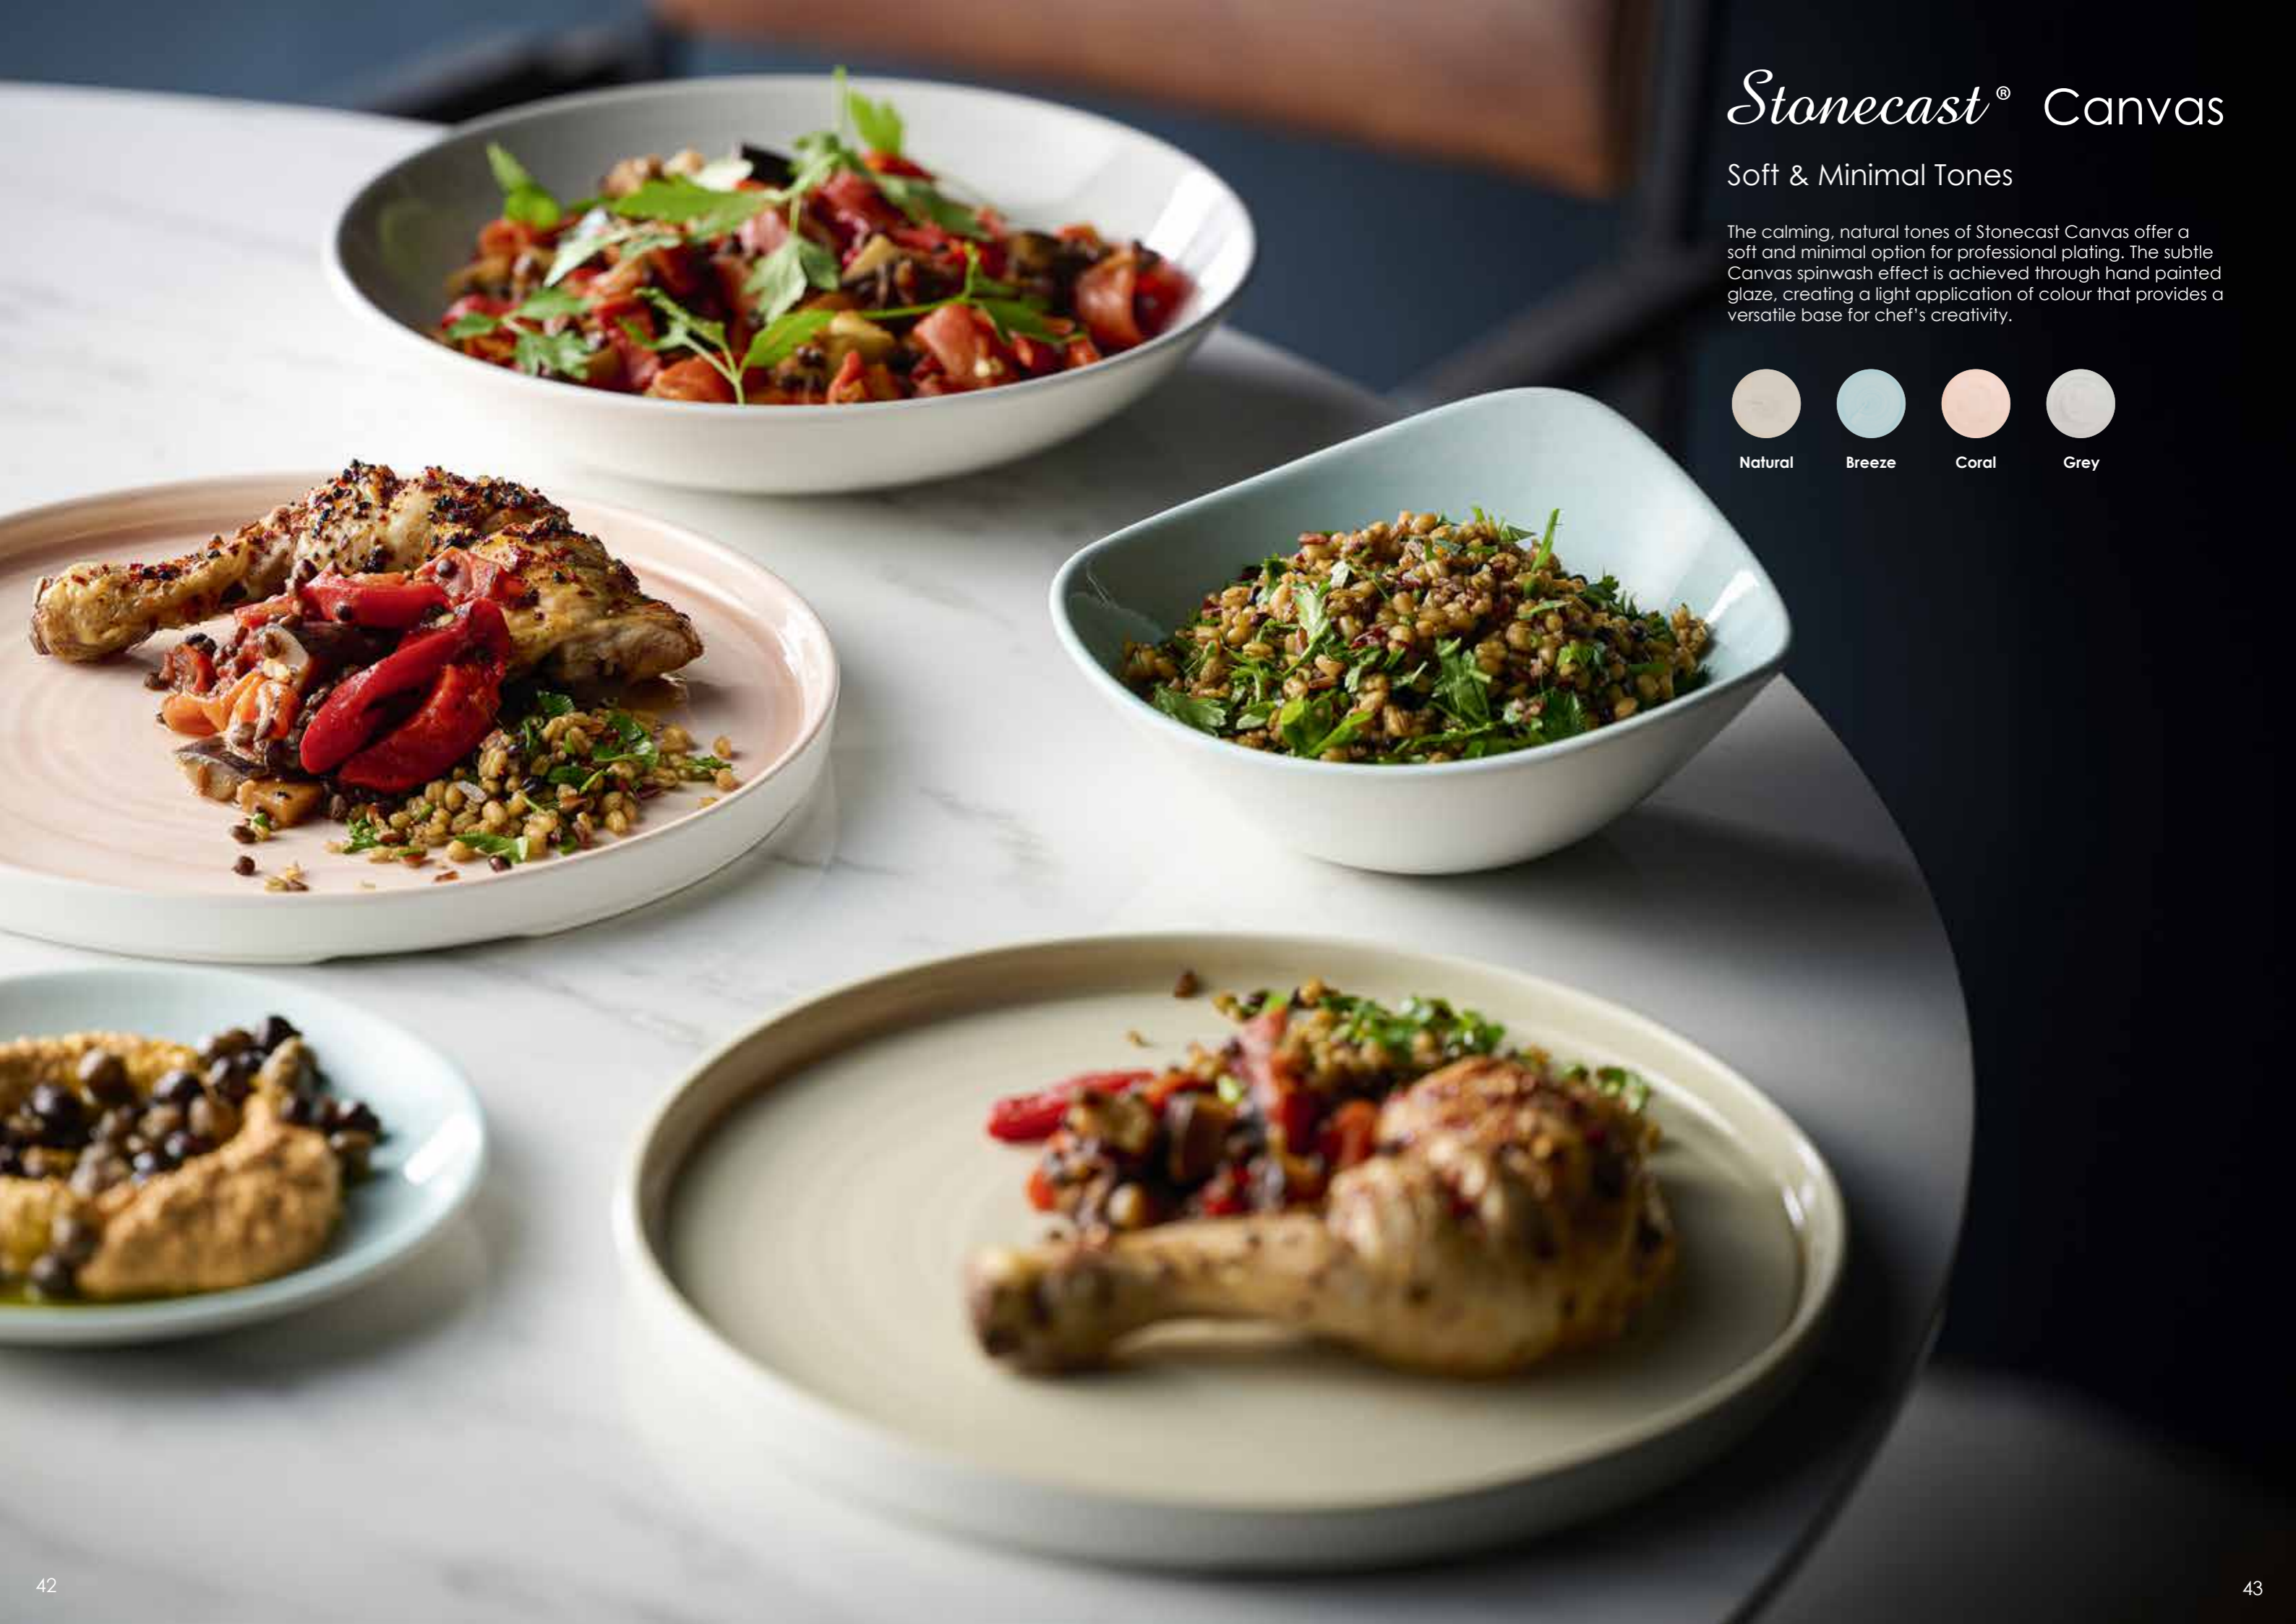

Stonecast® Canvas

Soft & Minimal Tones

The calming, natural tones of Stonecast Canvas offer a soft and minimal option for professional plating. The subtle Canvas spinwash effect is achieved through hand painted glaze, creating a light application of colour that provides a versatile base for chef's creativity.